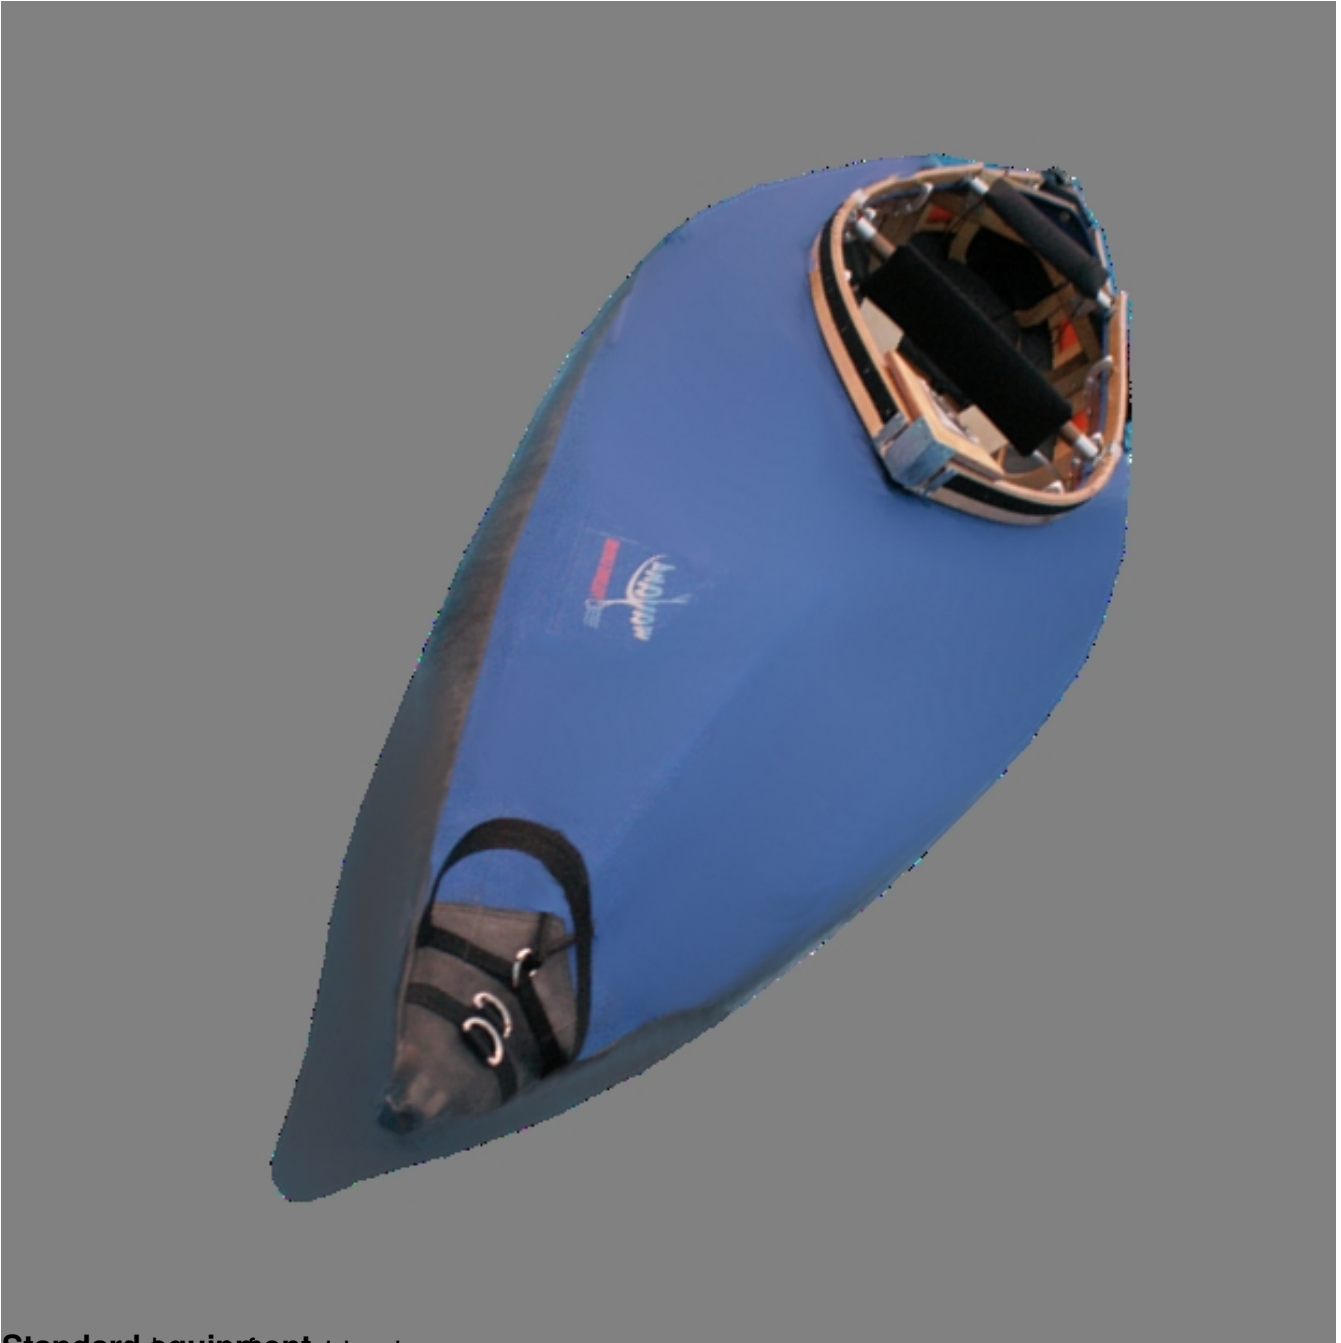

Trojak Family Basic is designed for family kayaking. Two adult seat and one for a child (or a dog). The child's seat is in in the front of the kayak which makes possible control when paddling (producer points out categorically that the child in the kayak must wear a mandatory life jacket, properly buttoned.)

Trojak is designed based on Amazon's model, adapted the stern kayak for a special child's place. Trojak's dimensions and performance are as excellent as Amazon's. If necessary, the kayak with dog place can easily be adapted to transport an animal up to 40 kg.

expeditions.

Technical data

- length x width 530 cm x 90 cm
- weight 38 kg
- payload weight 320 kg
- packaging: bag 30 x 30 x 150cm (floor), knapsack 90 x 50 x 40 cm (hull, ribs)
- assembly 15-25 min
- crew 2 persons + child or dog

Materials:

- Frame: ash, birch, waterproof plywood
- The frame is triple varnished with high performance epoxy resin based layers , coloristic of the frame : natural, brown , black
- Hull is made of following materials:
 - bottom : six layers coated HYPALON produced by PENNEL&FLIPO ORCA 866 (1500 g/m²) or ORCA DE4527 (1050 g/m²)
 - upperdeck: DIKLON 32 Marine made by DICKSON CONSTANT , water resistant, mold resistant, breathable acrylic tissue
 - airspoonson: PCV
 - fittings: DURAL alloys , corrosion resistant, stainless steel