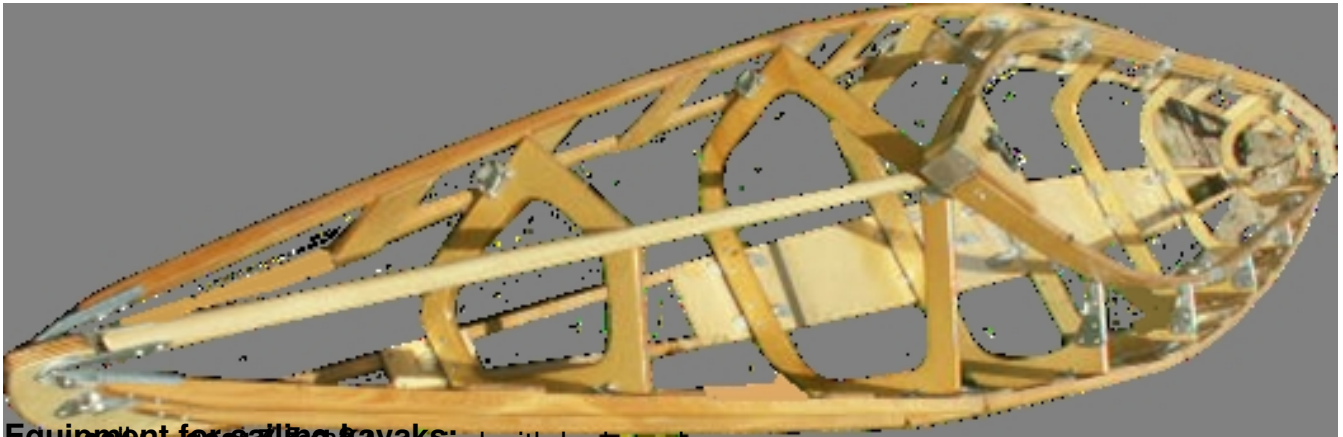

Equipment for sailing kayaks
Warranted for 5 years
Warrior Kayaks